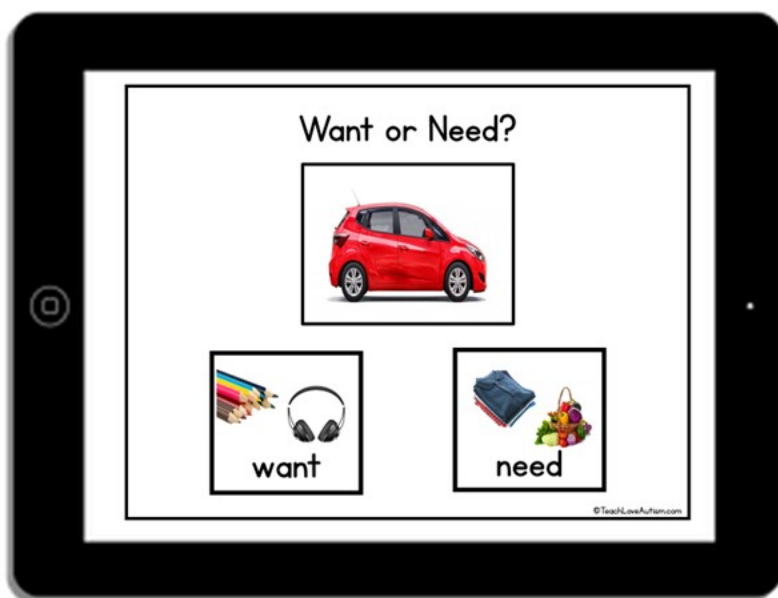

WANTS AND NEEDS

TASK CARDS

**PRINTABLE AND
DIGITAL INCLUDED!**

CREATED BY: TEACH LOVE V8 AUTISM

INCLUDES: Interactive PDF,  Cards, &  Google Slides

HOW TO USE THIS ...

CREATED BY: TEACH I♥V8 AUTISM

DIGITAL

INCLUDES:

- 24-36 task cards
- Multiple choice answers
- Immediate feedback
- Audio included (On Boom)

PRINTABLE

INCLUDES:

- 24-36 task cards
- Multiple choice answers
- Fits in task boxes or store in shoe boxes for easy storage.