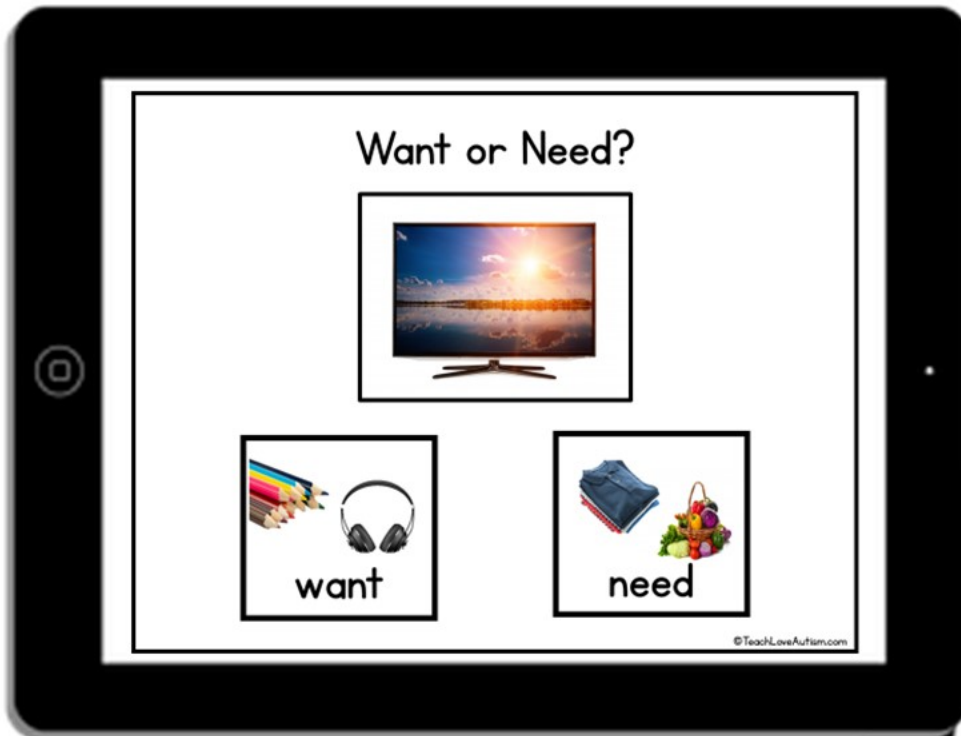

DIGITAL VERSION!

CREATED BY: TEACH LOVE & AUTISM

**3 WAYS TO USE
DIGITALLY! YOU
PICK YOUR
PREFERRED
PLATFORM!**

INCLUDES:
Interactive PDF
Google slides
Boom cards