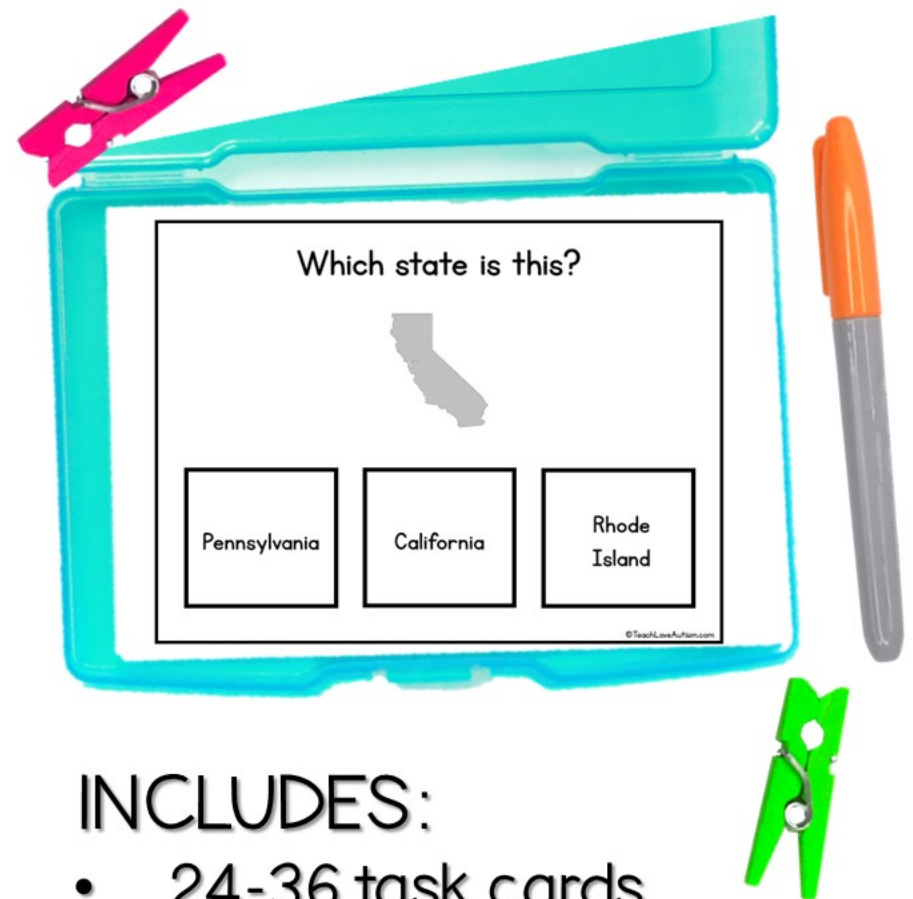

U.S. STATES TASK CARDS

**PRINTABLE AND
DIGITAL INCLUDED!**

CREATED BY: TEACH LOVE AUTISM

INCLUDES: Interactive PDF,  Cards, &  Google Slides

HOW TO USE THIS ...

CREATED BY: TEACH LOVE AUTISM

DIGITAL

INCLUDES:

- 24-36 task cards
- Multiple choice answers
- Immediate feedback
- Audio included (On Boom)

PRINTABLE

INCLUDES:

- 24-36 task cards
- Multiple choice answers
- Fits in task boxes or store in shoe boxes for easy storage.

CONTINENTS
TASK CARDS

PRINTABLE AND DIGITAL INCLUDED!

Which continent is this?
Which continent is this?

Africa South America Australia

INCLUDES: Interactive PDF, b Cards, & Google Slides

GOODS & SERVICES
TASK CARDS

What community sign is it?
What community sign is it?

traffic light school crossing stop sign

INCLUDES: Interactive PDF, b Cards, & Google Slides