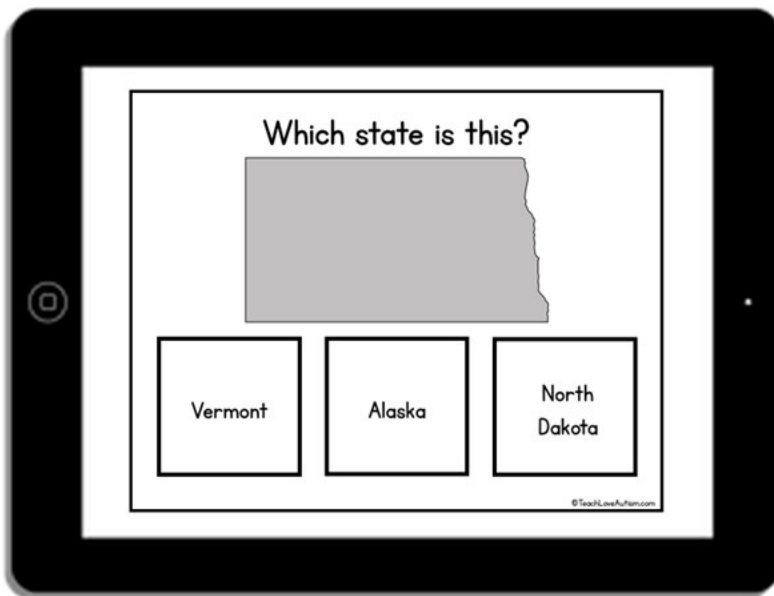

U.S. STATES TASK CARDS

**PRINTABLE AND
DIGITAL INCLUDED!**

CREATED BY: TEACH LOVE AUTISM

INCLUDES: Interactive PDF,  Cards, &  Google Slides

HOW TO USE THIS ...

CREATED BY: TEACH LOVE AUTISM

DIGITAL

INCLUDES:

- 24-36 task cards
- Multiple choice answers
- Immediate feedback
- Audio included (On Boom)

PRINTABLE

INCLUDES:

- 24-36 task cards
- Multiple choice answers
- Fits in task boxes or store in shoe boxes for easy storage.