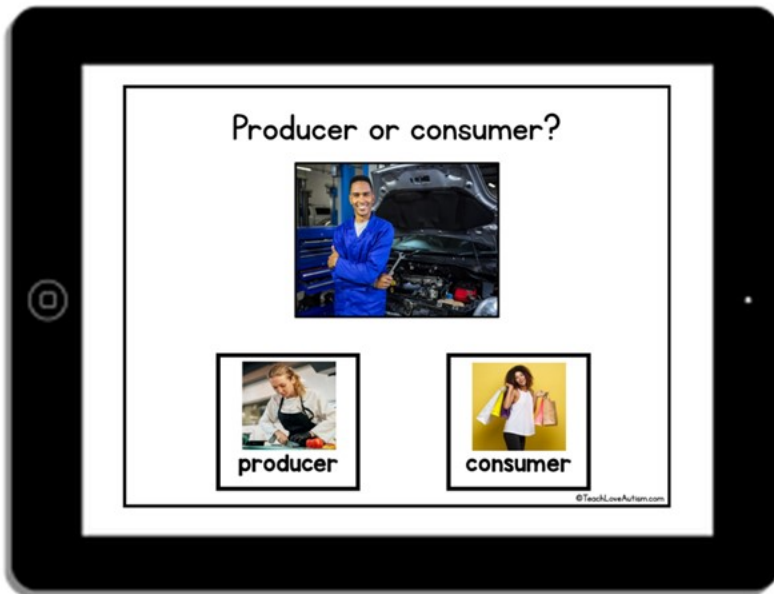

INCLUDES:

- 24-36 task cards
- Multiple choice answers
- Immediate feedback
- Audio included (On Boom)

PRINTABLE

INCLUDES:

- 24-36 task cards
- Multiple choice answers
- Fits in task boxes or store in shoe boxes for easy storage.