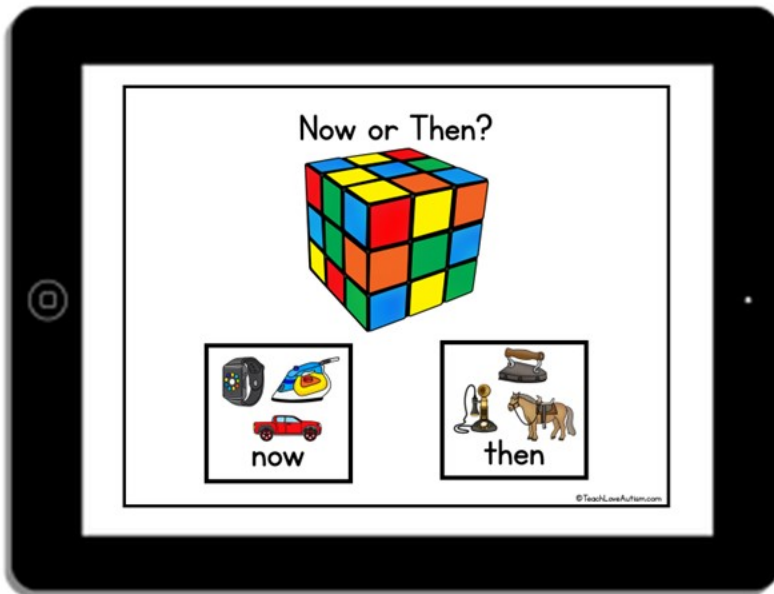

NOW & THEN TASK CARDS

**PRINTABLE AND
DIGITAL INCLUDED!**

CREATED BY: TEACH LOVE AUTISM

INCLUDES: Interactive PDF,  Cards, &  Google Slides

HOW TO USE THIS ...

CREATED BY: TEACH I♥V8 AUTISM

DIGITAL

INCLUDES:

- 24-36 task cards
- Multiple choice answers
- Immediate feedback
- Audio included (On Boom)

PRINTABLE

INCLUDES:

- 24-36 task cards
- Multiple choice answers
- Fits in task boxes or store in shoe boxes for easy storage.