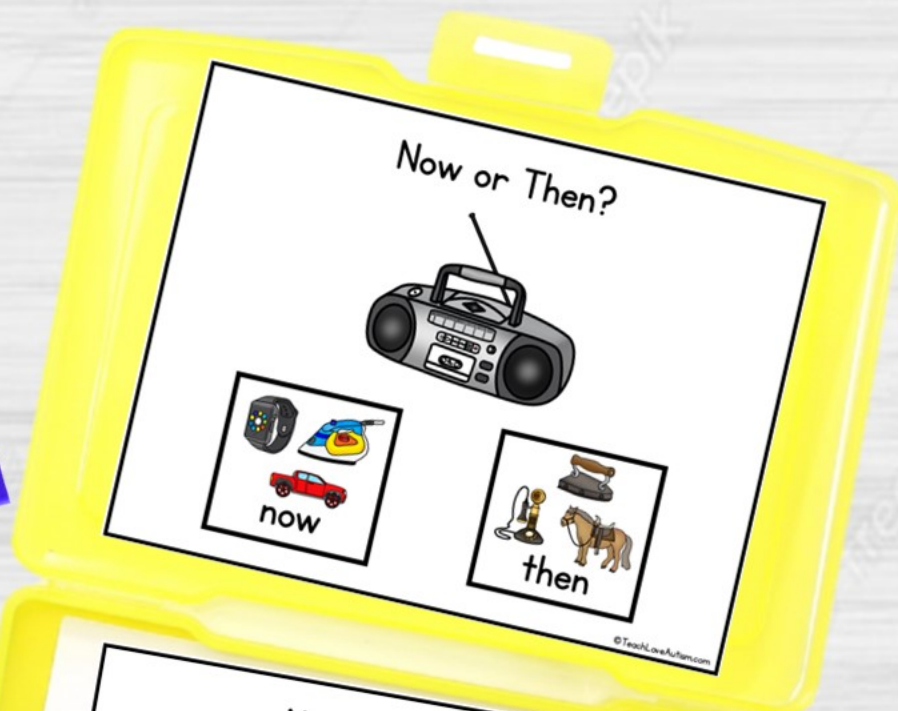

PRINTABLE VERSION ...

Use these cards for:

- Independent practice
- Centers or stations
- Morning Work
- Early Finishers