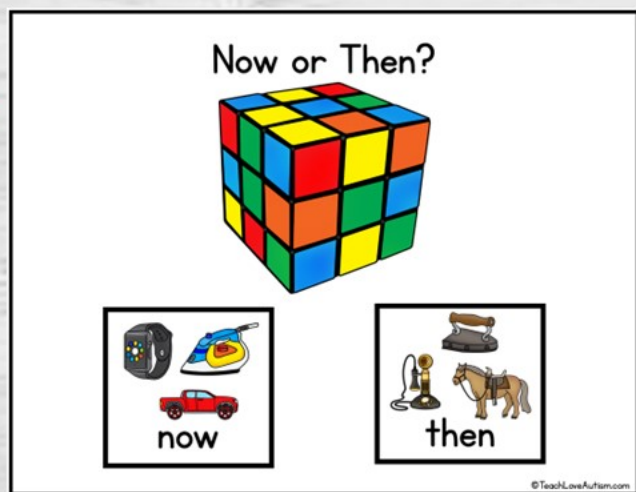

PRINTABLE VERSION ...

Use these cards for:

- Independent practice
- Centers or stations
- Morning Work
- Early Finishers