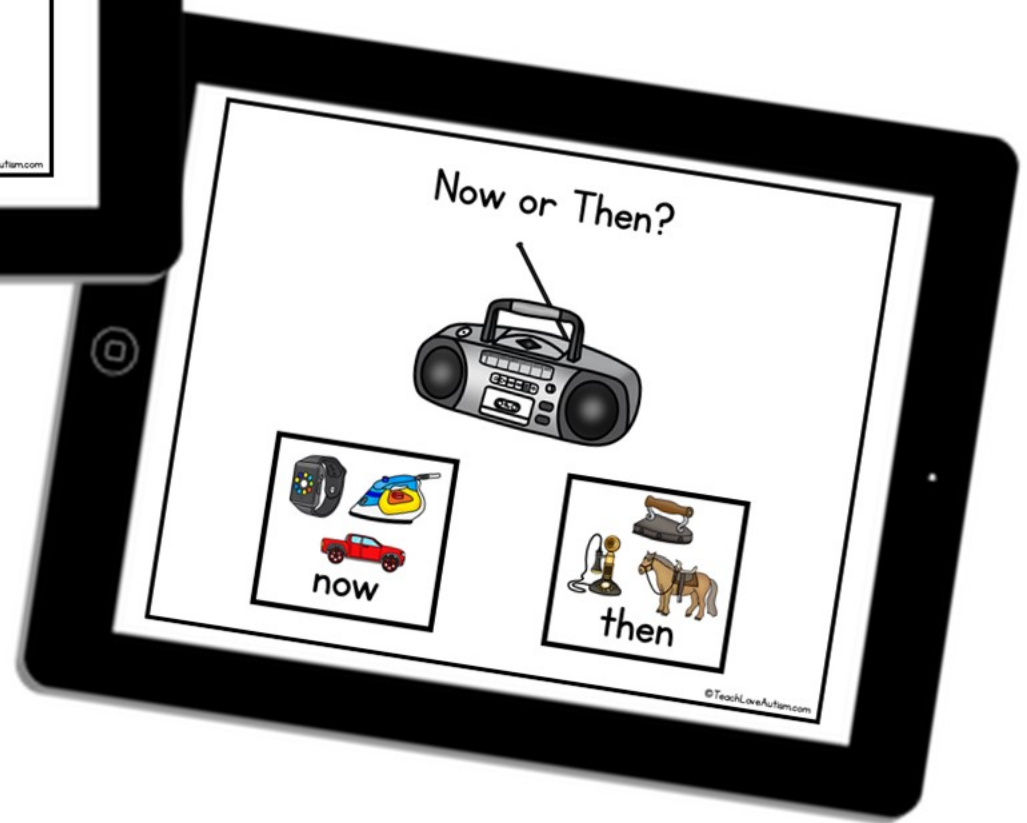

DIGITAL VERSION!

CREATED BY: TEACH LOVE & AUTISM

**3 WAYS TO USE
DIGITALLY! YOU
PICK YOUR
PREFERRED
PLATFORM!**

INCLUDES:
Interactive PDF
Google slides
Boom cards