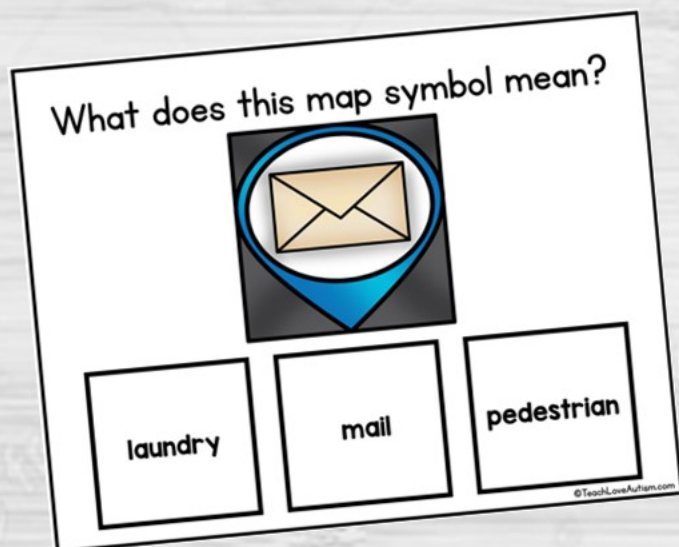

DIGITAL VERSION!

CREATED BY: TEACH LOVE AUTISM

**3 WAYS TO USE
DIGITALLY! YOU
PICK YOUR
PREFERRED
PLATFORM!**

INCLUDES:
Interactive PDF
Google slides
Boom cards

PRINTABLE VERSION...

Use these cards for:

- Independent practice
- Centers or stations
- Morning Work
- Early Finishers