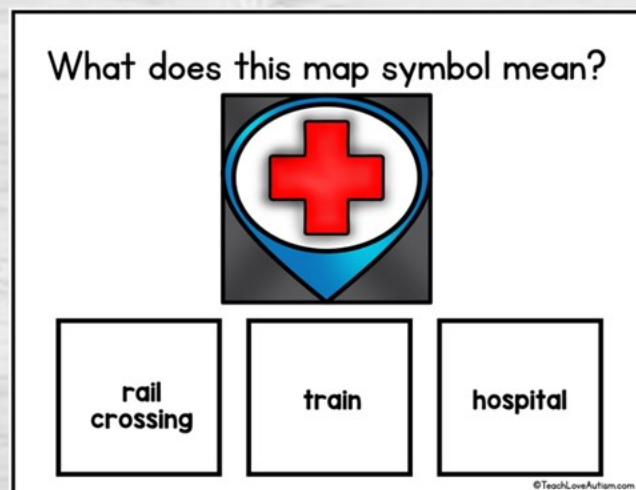

DIGITAL VERSION!

CREATED BY: TEACH LOVE AUTISM

**3 WAYS TO USE
DIGITALLY! YOU
PICK YOUR
PREFERRED
PLATFORM!**

INCLUDES:
Interactive PDF
Google slides
Boom cards

PRINTABLE VERSION...

Use these cards for:

- Independent practice
- Centers or stations
- Morning Work
- Early Finishers