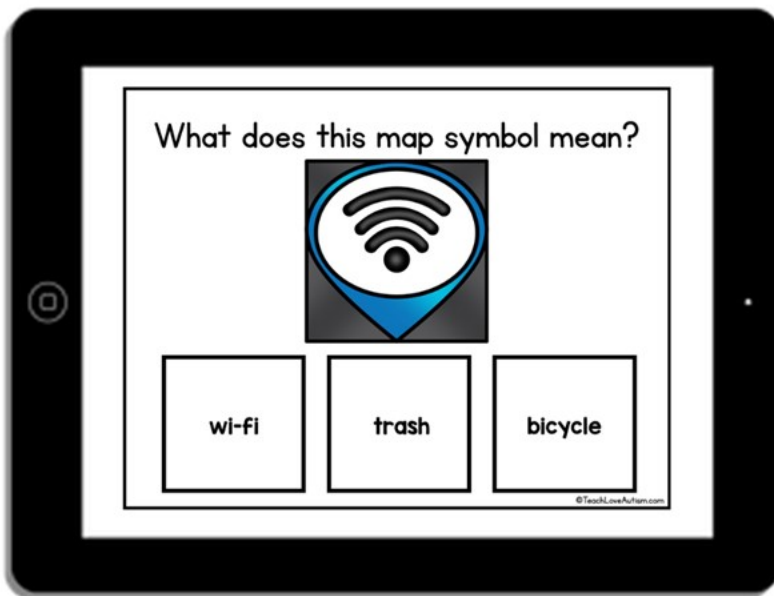

MAP SYMBOL

TASK CARDS

**PRINTABLE AND
DIGITAL INCLUDED!**

CREATED BY: TEACH LOVE AUTISM

INCLUDES: Interactive PDF,  Cards, &  Google Slides

HOW TO USE THIS ...

CREATED BY: TEACH LOVE AUTISM

DIGITAL

INCLUDES:

- 24-36 task cards
- Multiple choice answers
- Immediate feedback
- Audio included (On Boom)

PRINTABLE

INCLUDES:

- 24-36 task cards
- Multiple choice answers
- Fits in task boxes or store in shoe boxes for easy storage.