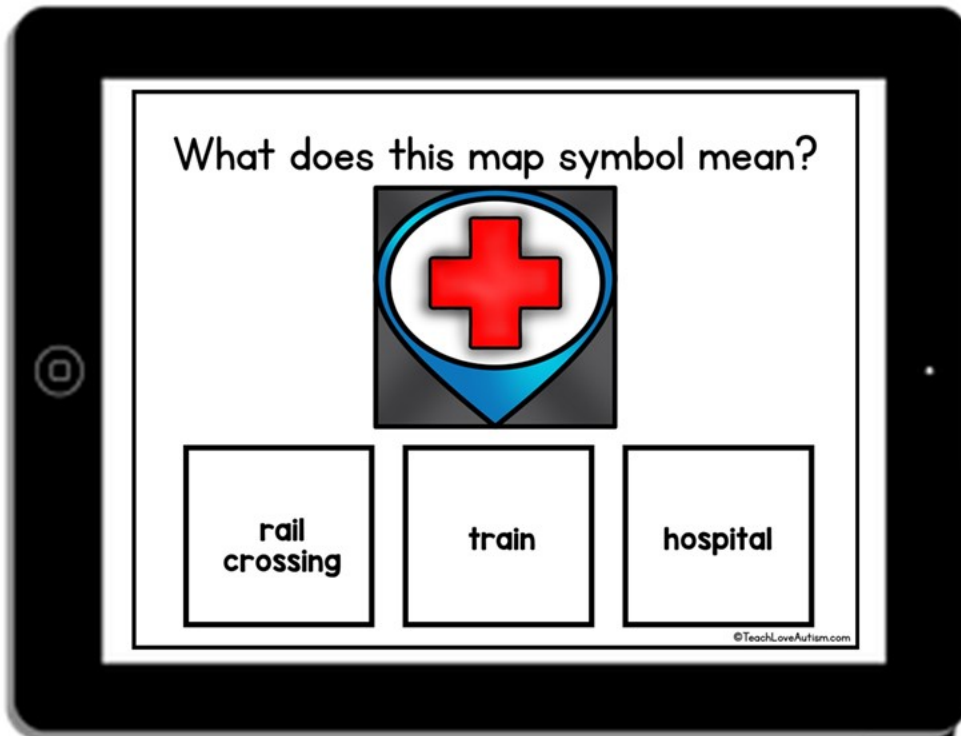

DIGITAL VERSION!

CREATED BY: TEACH LOVE AUTISM

**3 WAYS TO USE
DIGITALLY! YOU
PICK YOUR
PREFERRED
PLATFORM!**

INCLUDES:
Interactive PDF
Google slides
Boom cards