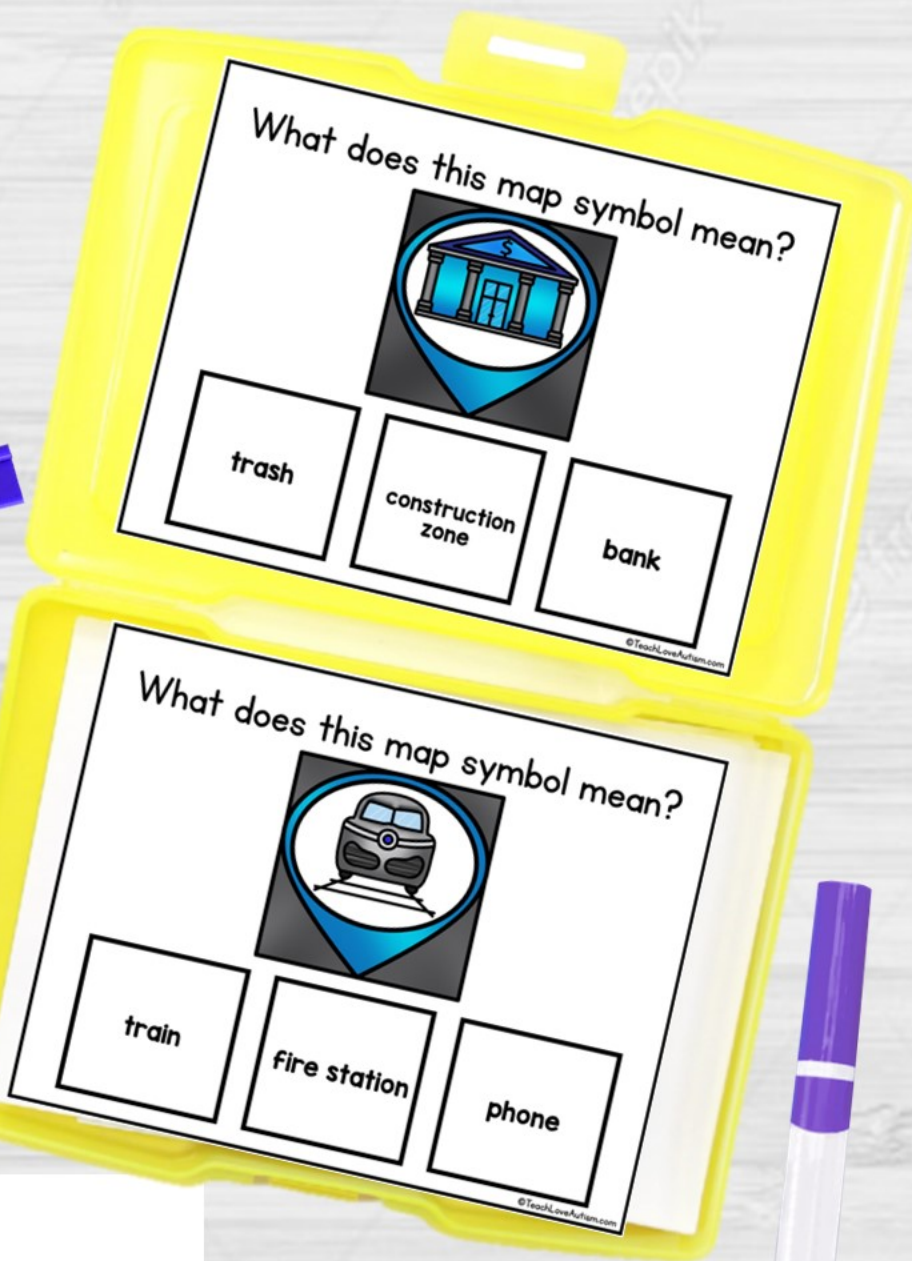

INCLUDES:

- 24-36 task cards
- Multiple choice answers
- Immediate feedback
- Audio included (On Boom)

PRINTABLE

INCLUDES:

- 24-36 task cards
- Multiple choice answers
- Fits in task boxes or store in shoe boxes for easy storage.

DIGITAL VERSION!

CREATED BY: TEACH LOVE AUTISM

**3 WAYS TO USE
DIGITALLY! YOU
PICK YOUR
PREFERRED
PLATFORM!**

INCLUDES:
Interactive PDF
Google slides
Boom cards

PRINTABLE VERSION...

Use these cards for:

- Independent practice
- Centers or stations
- Morning Work
- Early Finishers