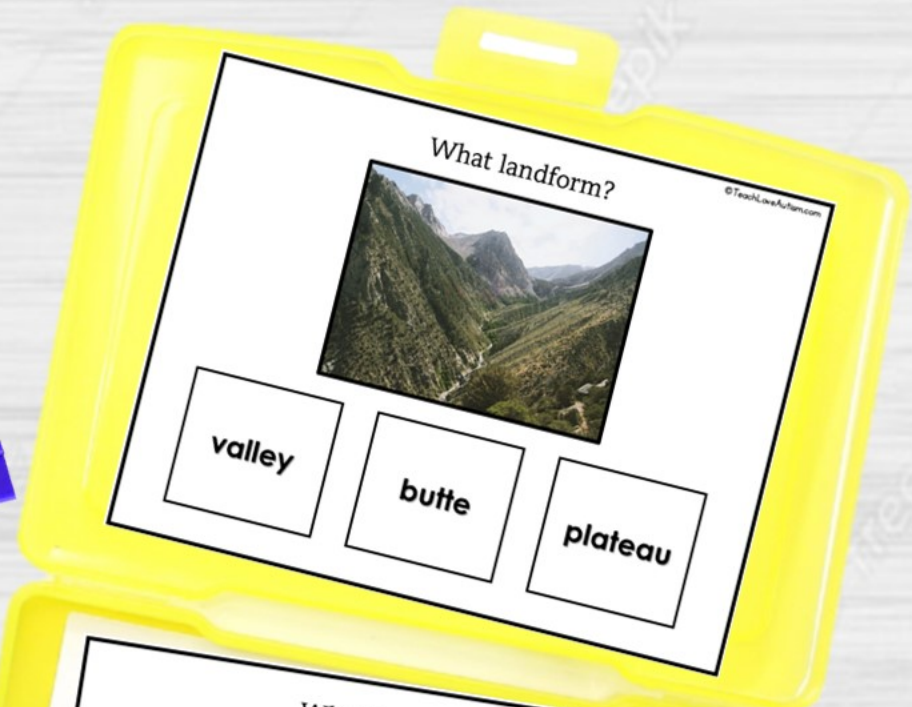

PRINTABLE VERSION ...

Use these cards for:

- Independent practice
- Centers or stations
- Morning Work
- Early Finishers