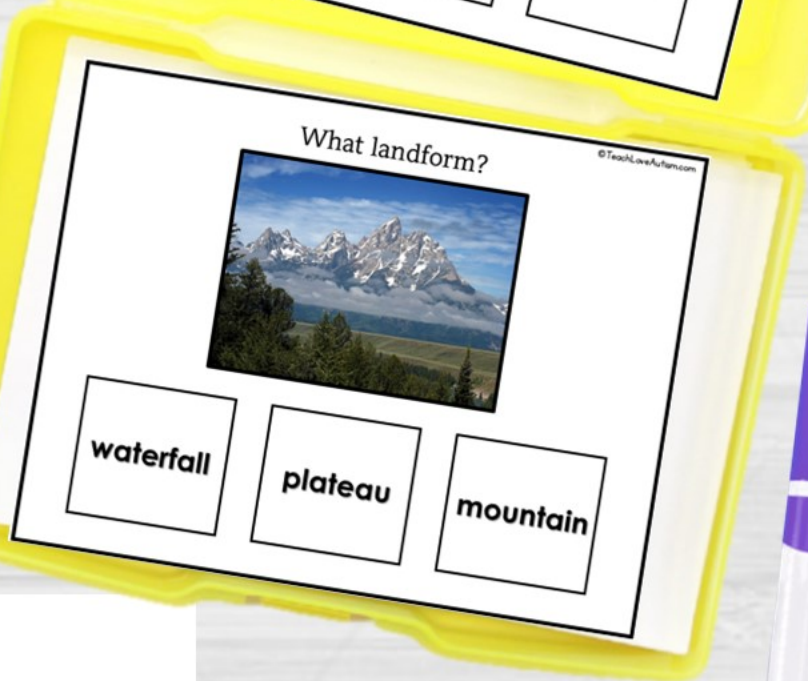

PRINTABLE VERSION ...

Use these cards for:

- Independent practice
- Centers or stations
- Morning Work
- Early Finishers