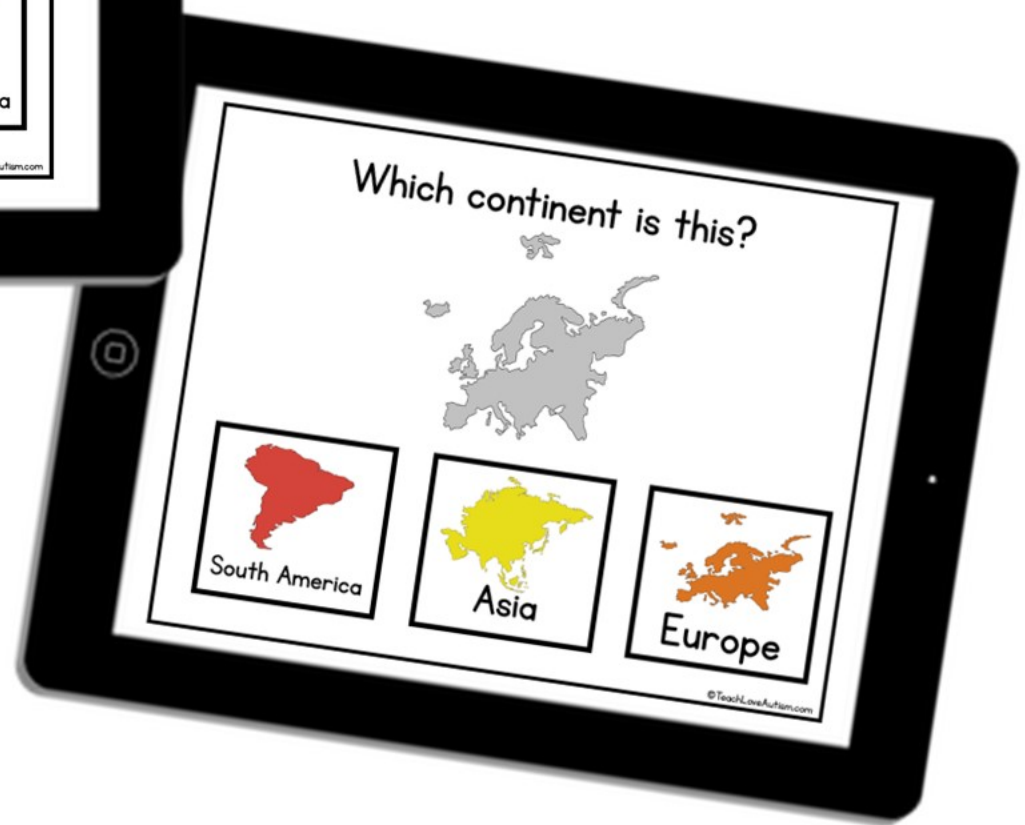

DIGITAL VERSION!

CREATED BY: TEACH LOVE & AUTISM

**3 WAYS TO USE
DIGITALLY! YOU
PICK YOUR
PREFERRED
PLATFORM!**

INCLUDES:
Interactive PDF
Google slides
Boom cards