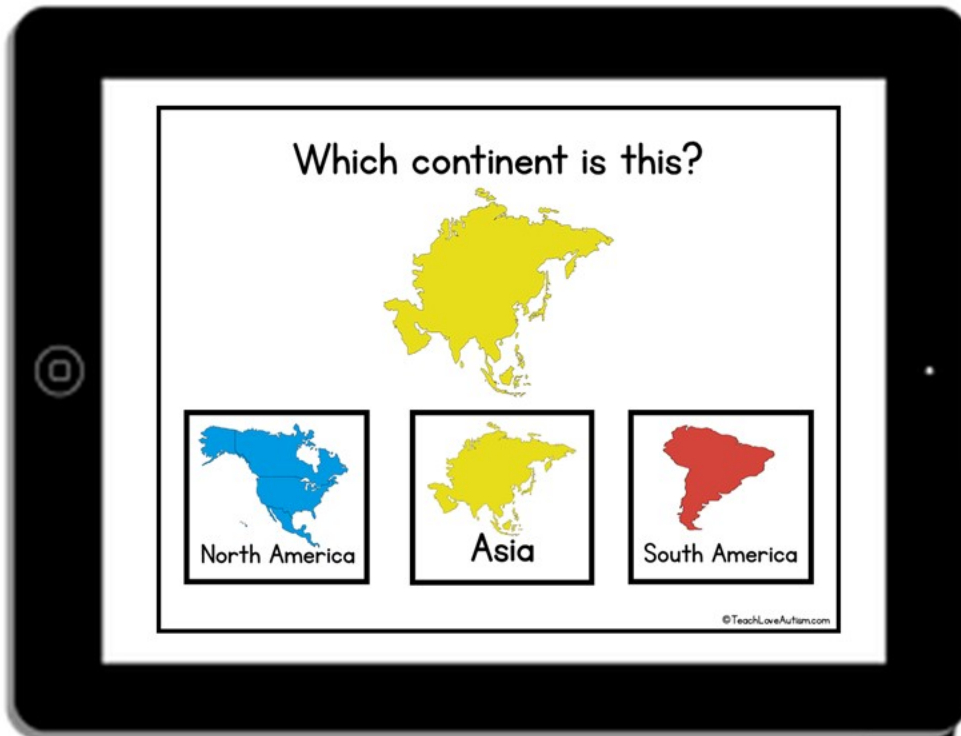

DIGITAL VERSION!

CREATED BY: TEACH LOVE & AUTISM

**3 WAYS TO USE
DIGITALLY! YOU
PICK YOUR
PREFERRED
PLATFORM!**

INCLUDES:
Interactive PDF
Google slides
Boom cards