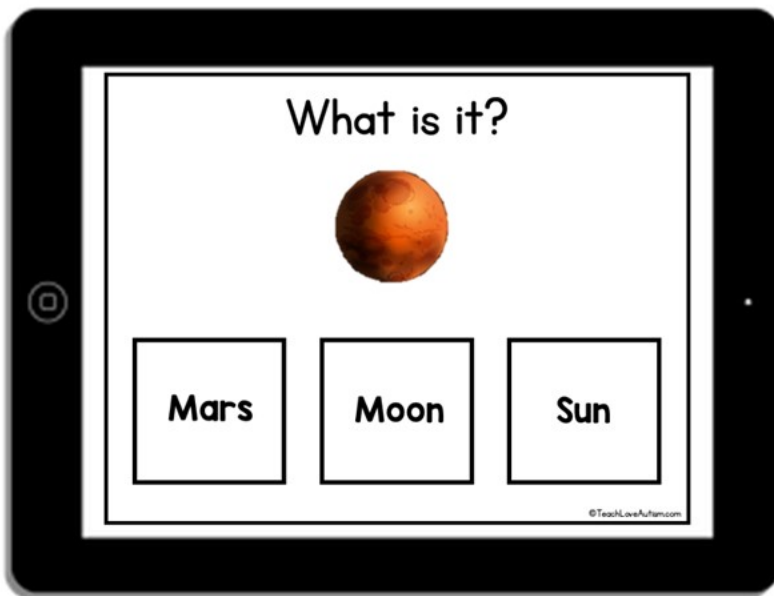

HOW TO USE THIS ...

CREATED BY: TEACH LOVE AUTISM

DIGITAL

INCLUDES:

- 24-36 task cards
- Multiple choice answers
- Immediate feedback
- Audio included (On Boom Learning)