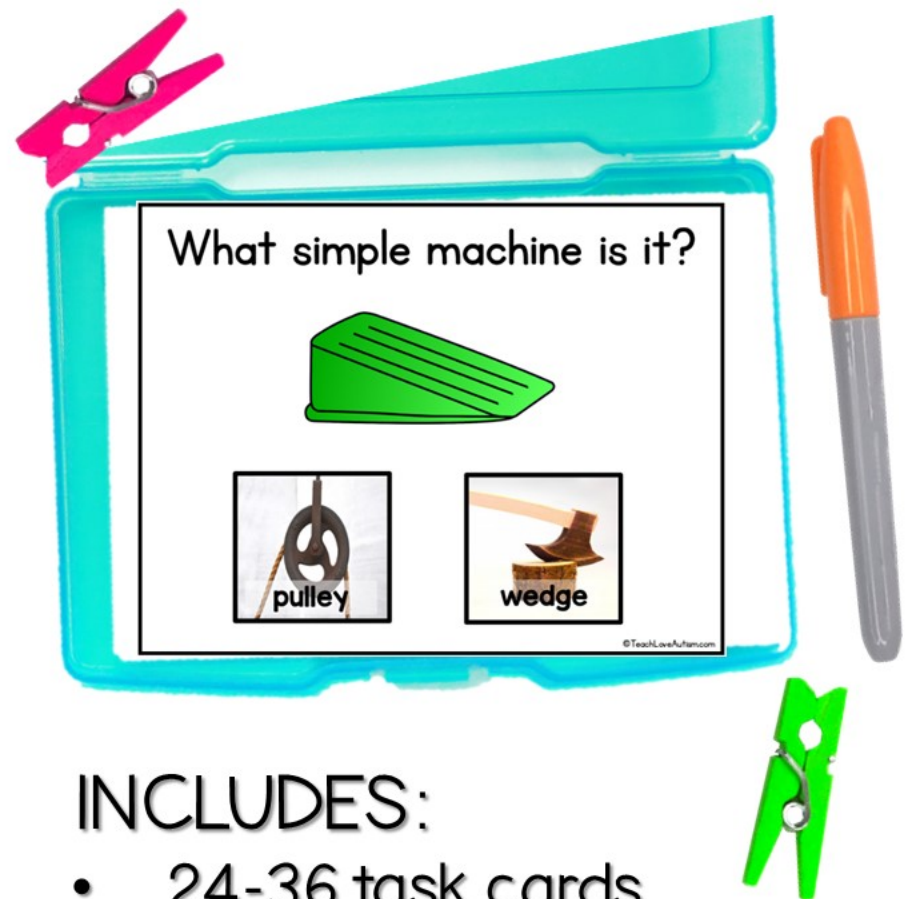

SIMPLE MACHINES

TASK CARDS

**PRINTABLE AND
DIGITAL INCLUDED!**

CREATED BY: TEACH LOVE V8 AUTISM

INCLUDES: Interactive PDF,  Cards, &  Google Slides

HOW TO USE THIS ...

CREATED BY: TEACH LOVE AUTISM

DIGITAL

INCLUDES:

- 24-36 task cards
- Multiple choice answers
- Immediate feedback
- Audio included (On Boom Learning)

PRINTABLE

INCLUDES:

- 24-36 task cards
- Multiple choice answers
- Fits in task boxes or store in shoe boxes for easy storage.