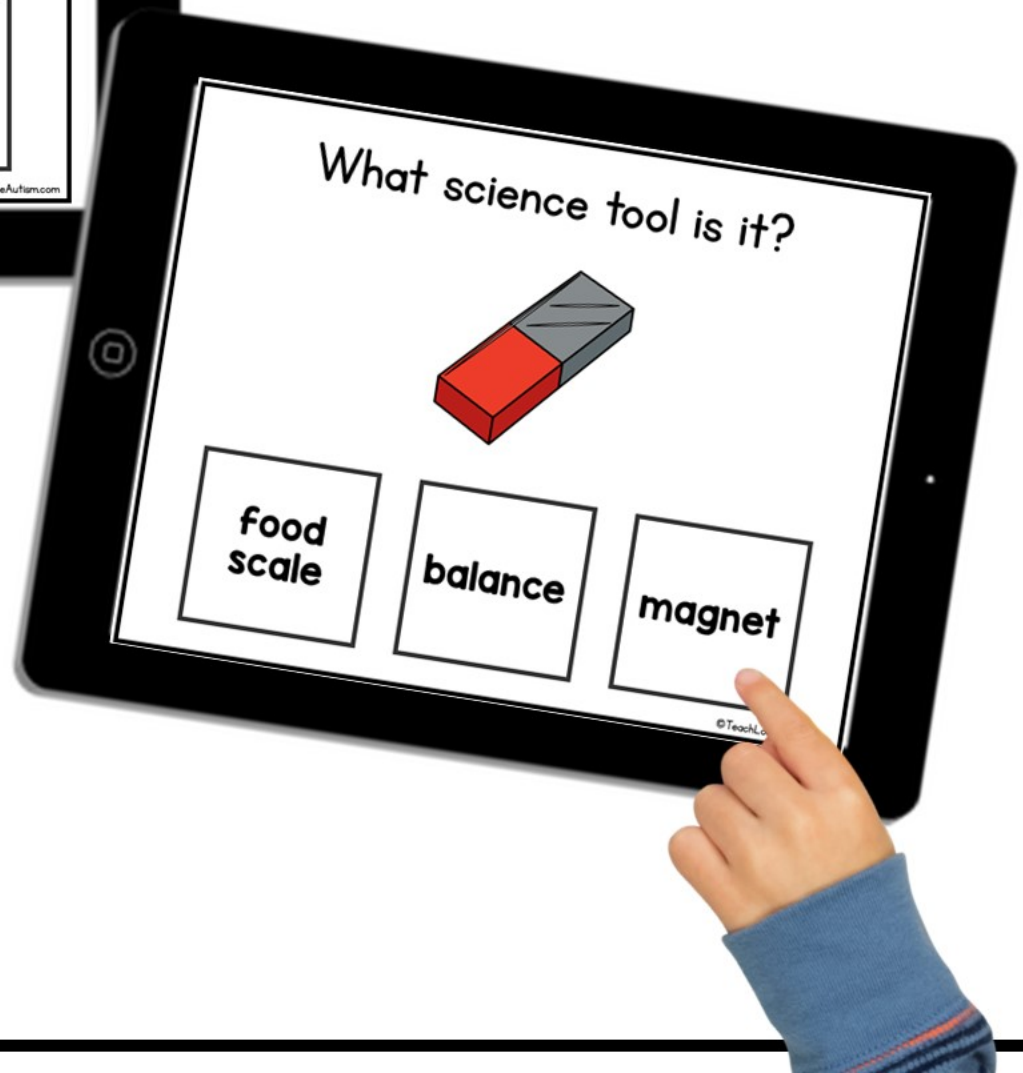

PRINTABLE

INCLUDES:

- 24-36 task cards
- Multiple choice answers
- Fits in task boxes or store in shoe boxes for easy storage.

DIGITAL VERSION!

CREATED BY: TEACH LOVE AUTISM

**3 WAYS TO USE
DIGITALLY! YOU
PICK YOUR
PREFERRED
PLATFORM!**