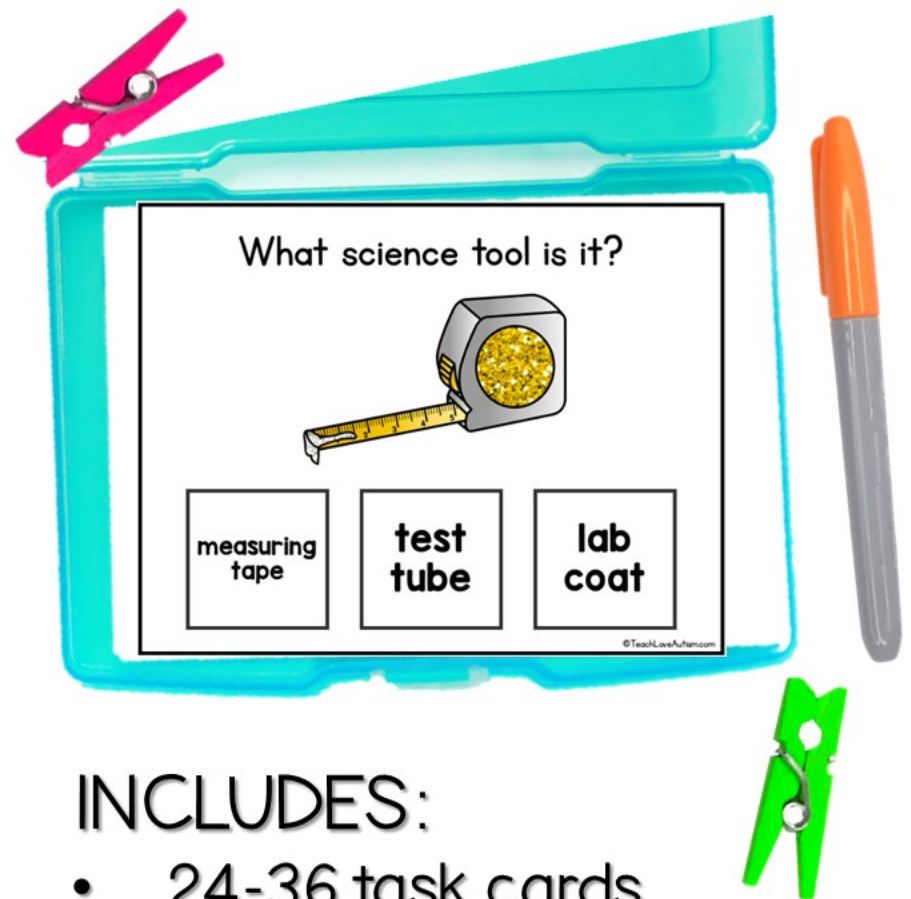

PRINTABLE

INCLUDES:

- 24-36 task cards
- Multiple choice answers
- Fits in task boxes or store in shoe boxes for easy storage.