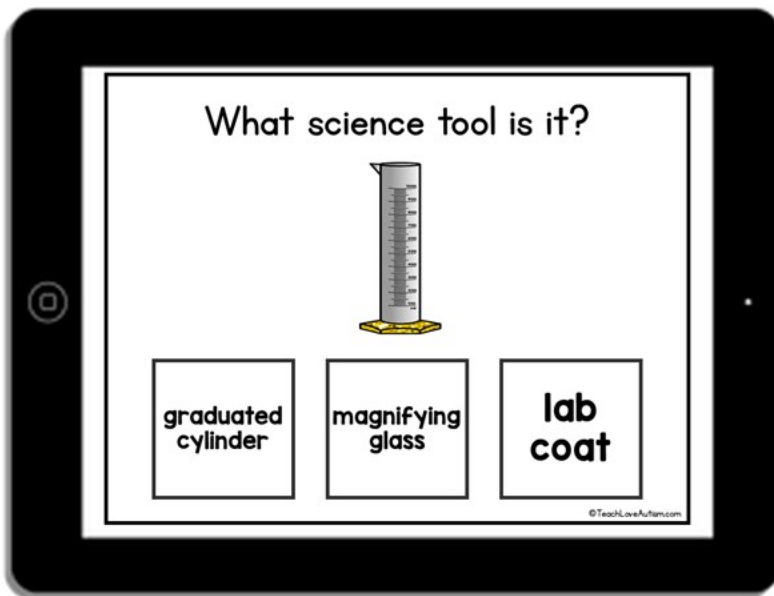

HOW TO USE THIS ...

CREATED BY: TEACH LOVE AUTISM

DIGITAL

INCLUDES:

- 24-36 task cards
- Multiple choice answers
- Immediate feedback
- Audio included (On Boom Learning)