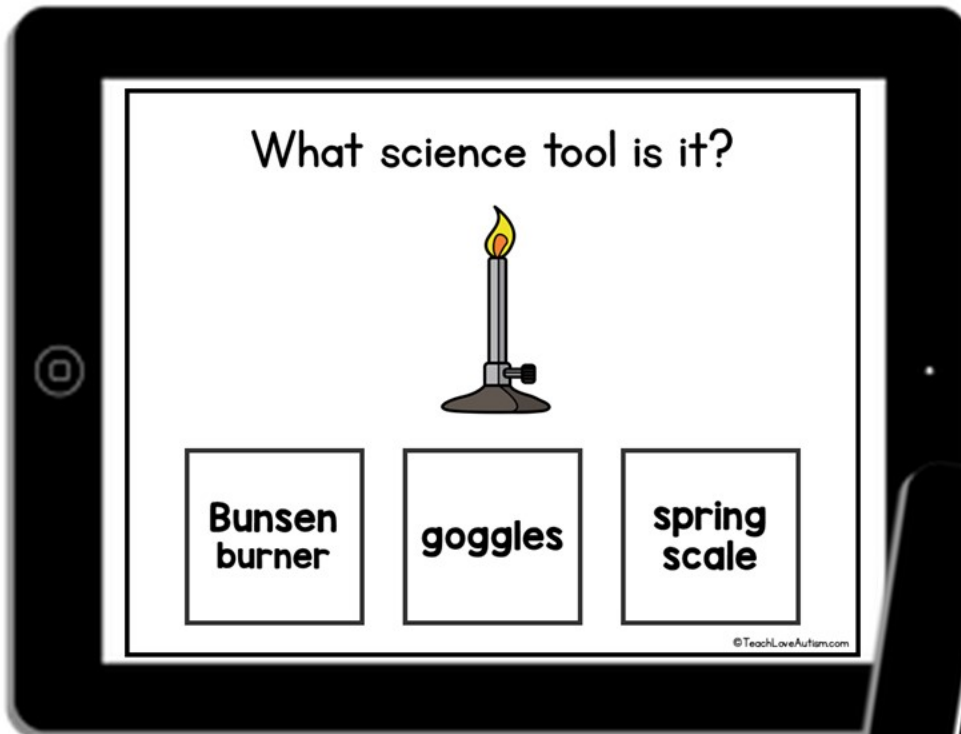

PRINTABLE

INCLUDES:

- 24-36 task cards
- Multiple choice answers
- Fits in task boxes or store in shoe boxes for easy storage.

DIGITAL VERSION!

CREATED BY: TEACH LOVE AUTISM

**3 WAYS TO USE
DIGITALLY! YOU
PICK YOUR
PREFERRED
PLATFORM!**