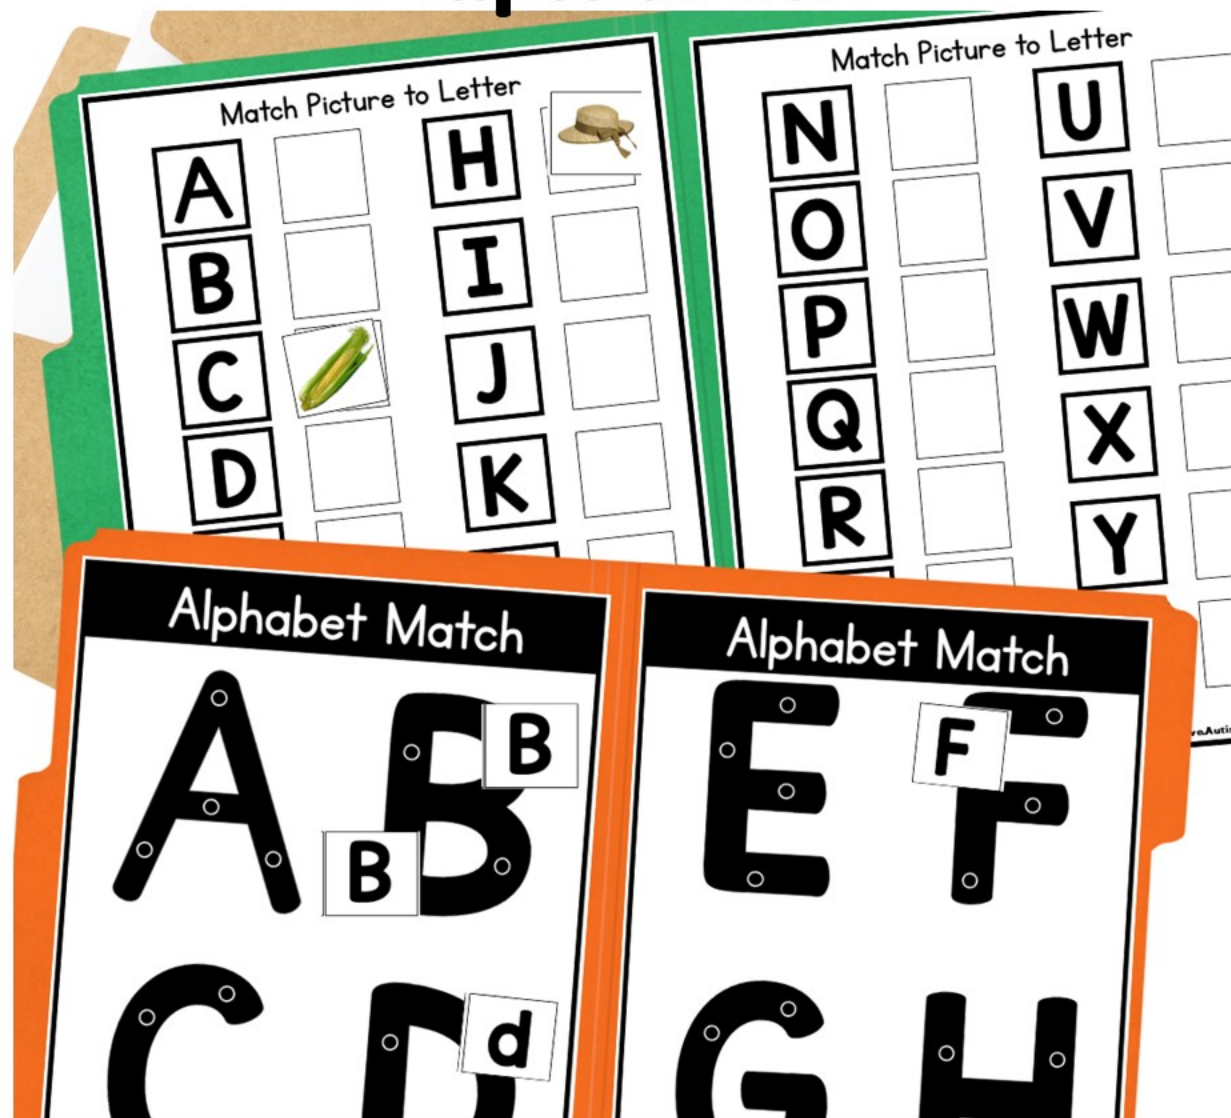

WHAT'S INCLUDED ...

Many different ways to work on identifying, matching, and determining beginning sounds of the alphabet!

Match

Picture to Letter

Match

Sign Language #2

Match the

Alphabet halves

Match the Alphabet blocks!

©Teach.Love.Autism

WHAT'S INCLUDED ...

Most materials use age-appropriate clip art or real photos!

Mixes all letters A-Z in together for practicing skills!

WHAT'S INCLUDED ...

65+ file folders all working on the alphabet!

Mixes all letters A-Z in together for practicing skills!

HOW TO USE THIS ...

Great for morning work, independent work, literacy stations, or working with paraprofessionals!

Alphabet Match

©Teach.LoveAutism