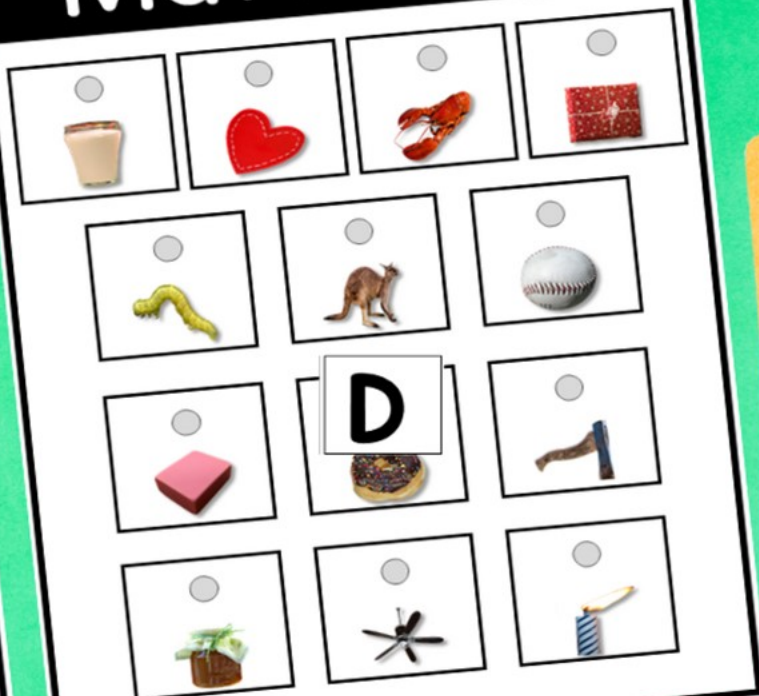

ALPHABET

File Folders with Real Photos

Uppercase

Lowercase

Alphabet

Match the

65 FILE
FOLDERS
INCLUDED

CREATED BY: TEACH LOVE AUTISM

WHAT'S INCLUDED ...

Many different ways to work on identifying, matching, and determining beginning sounds of the alphabet!

Match

Picture to Letter

Match

Sign Language #2

Match the

Alphabet halves

Match the Alphabet blocks!

©Teach.Love.Autism

WHAT'S INCLUDED ...

Most materials use age-appropriate clip art or real photos!

Mixes all letters A-Z in together for practicing skills!

WHAT'S INCLUDED ...

65+ file folders all working on the alphabet!